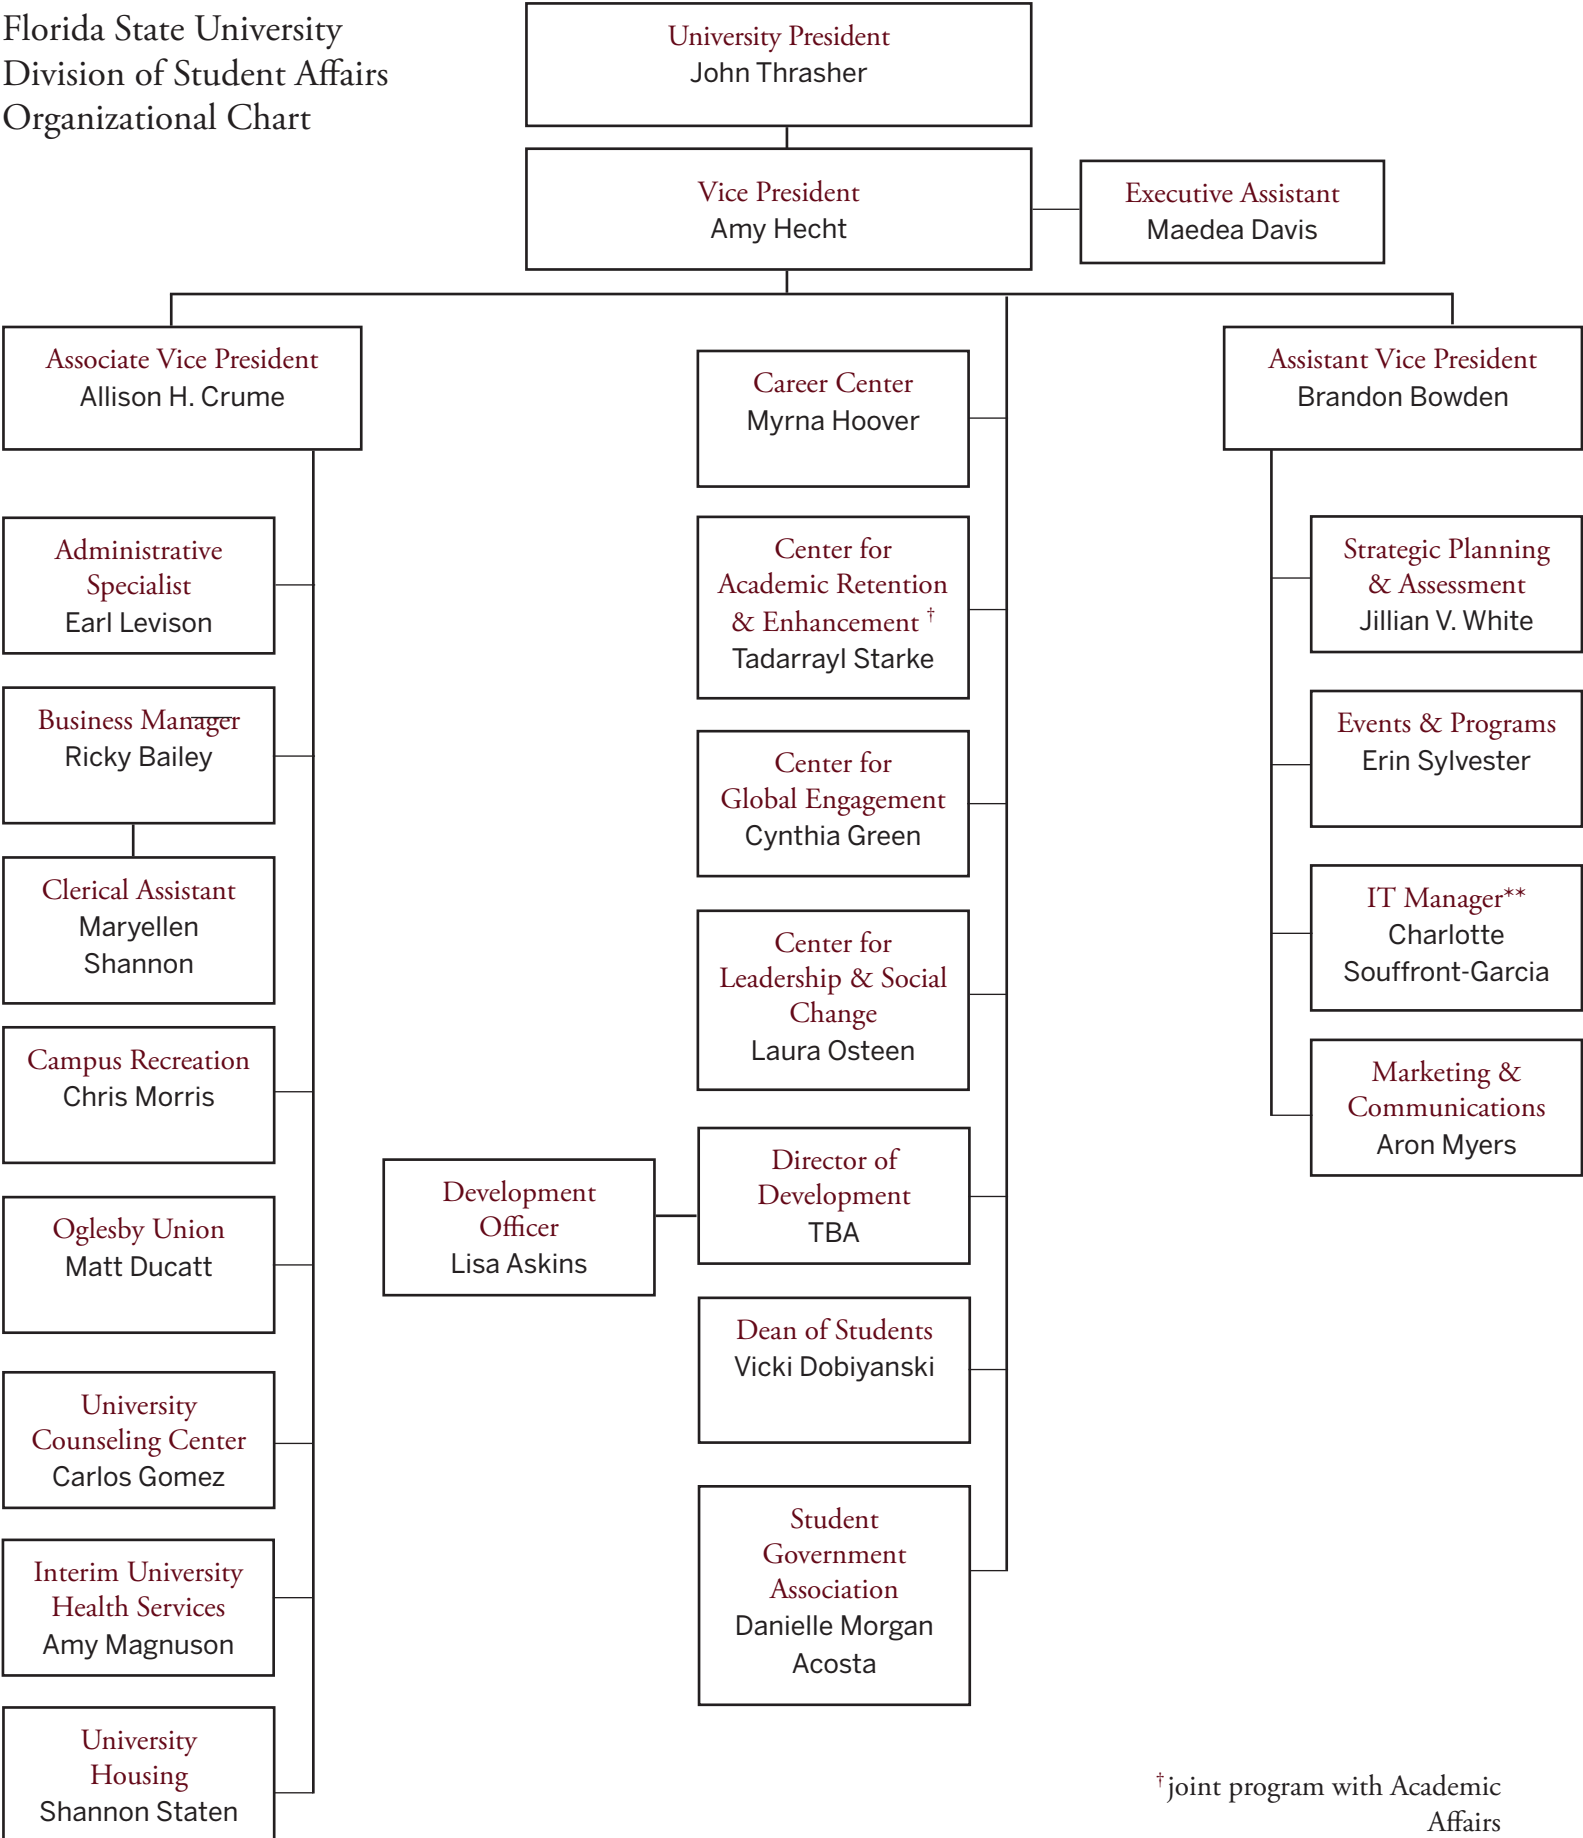

Florida State University
 Division of Student Affairs
 Organizational Chart

† joint program with Academic Affairs

** dual report to ITS